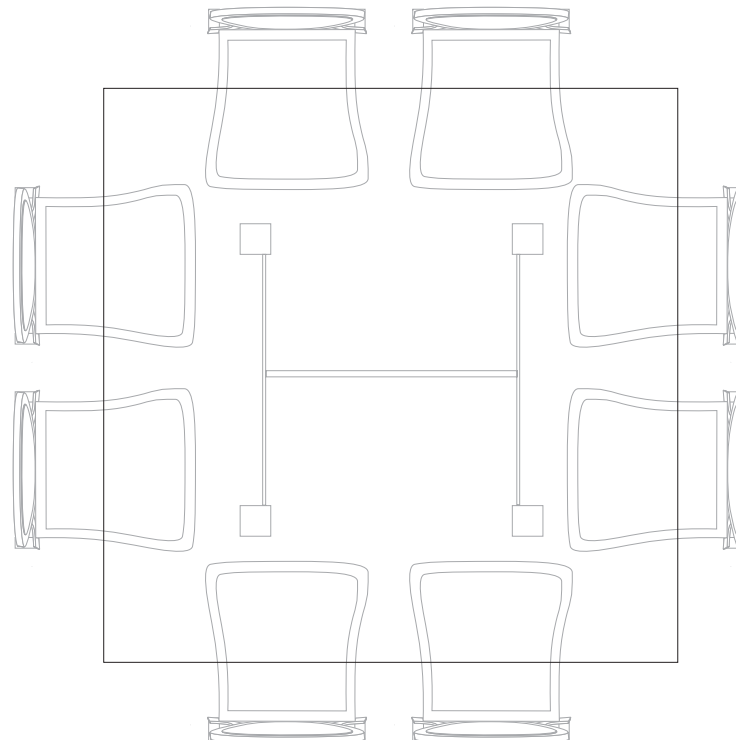

Claudius in Bean Finish shown as meeting table

Claudius Dining Table